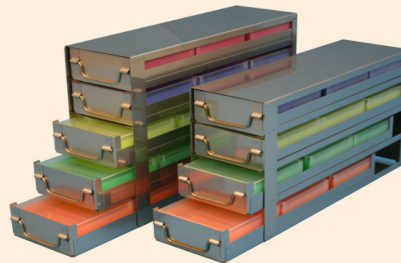

Stainless steel drawer racks