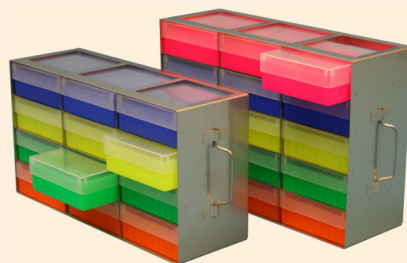

Storage System Alternatives

Stainless steel horizontal racks