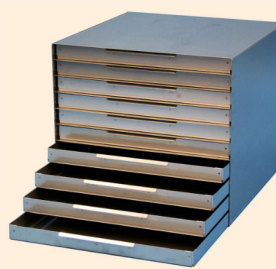

Edelstahl-Schrankeinsätze mit Schüben